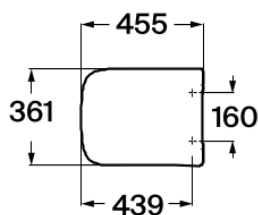

DAMA

Soft-closing WC seat and cover

DIMENSIONS

Length 455 mm
 Width 361 mm
 Height 42 mm

COLOURS AND FINISHES

00 White

TECHNICAL DRAWINGS

FEATURES

Soft-closing WC seat and cover.

Ceramics bowl width (mm): 360

Hinges material: Chromed brass

Length between the centers of bolts holes (mm): 160

Length from the centers of the bolts holes to the front of the bowl (mm): 430